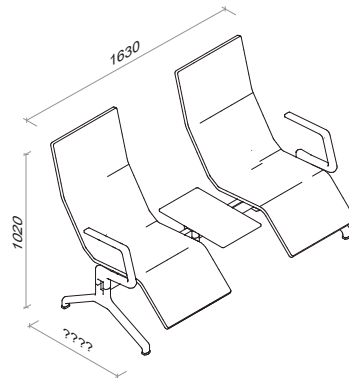

RIX

A modular seating system designed for waiting areas in transportation hubs such as airports, railway stations, and bus terminals. The frame is made of cast aluminum, and the seats are made of polyurethane foam. The seating system can integrate a table, as well as power outlets and charging ports. The aluminum frame is available in polished or painted finishes

DIMENSIONS

IZMĒRI

CONFIGURATION OPTIONS

KONFIGURĀCIJU IESPĒJAS

Power outlets
Rozetes

USB ports
USB uzlādes porti

Work table
Darba galds

Armrest
Roku balsts

RIX

RIX SEATING VARIATIONS RIX KRĒSLU VARIĀCIJAS

VARIOUS SEATING CAPACITIES DAŽĀDS SĒVIETU SKAITS

0.38m³ 110KG

CENTER TABLE SOLUTIONS GALDIŅU RISINĀJUMI VIDŪ

0.35m³ 100KG

WITH ARMRESTS AR ROKU BALSTIEM

0.38m³ 133KG

LOUNGE SEATING ATPŪTAS SĒVIETAS

0.32m³ 94KG

SIDE TABLE SOLUTIONS GALDIŅU RISINĀJUMI SĀNOS

0.35m³ 100KG