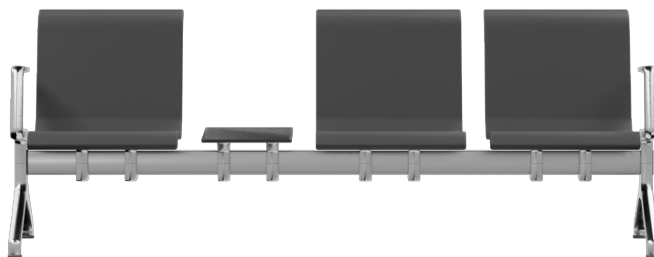

RIX

A modular seating system designed for waiting areas in transportation hubs such as airports, railway stations, and bus terminals. The frame is made of cast aluminum, and the seats are made of polyurethane foam. The seating system can integrate a table, as well as power outlets and charging ports. The aluminum frame is available in polished or painted finishes

Modulāra sēdekļu sistēma, kas izstrādāta uzgaidāmajām telpām transporta mezglos - lidostās, dzelzceļa stacijās vai autoostās. Rāmis izgatavots no lieta alumīnija, bet sēdekļi no poliuretāna putām. Sēdekļu sistēmā iespējams integrēt galdiņu, arī kontaktrozetes un uzlādes portus. Alumīnija rāmis pieejams pulētā vai krāsotā apdarē